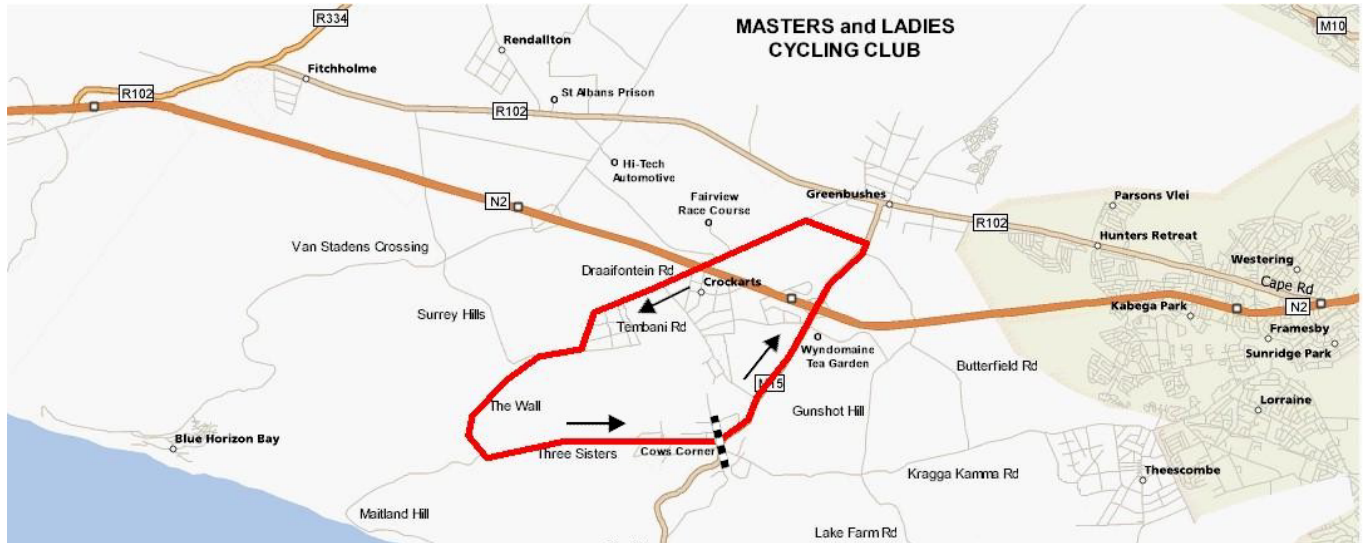

# MASTERS and LADIES CYCLING CLUB

PRESSLY x2

44 KM

## Start and Finish Arrangements at Cows Corner