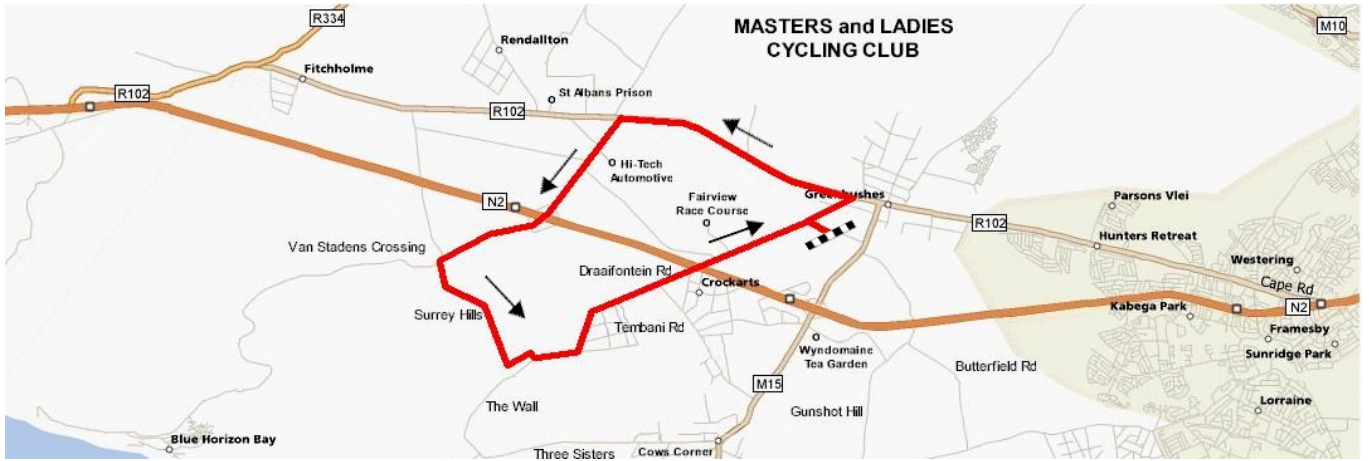

MASTERS and LADIES CYCLING CLUB

THEOS CIRCUIT x2

44 KM

Start and Finish Arrangements at Altona School Road